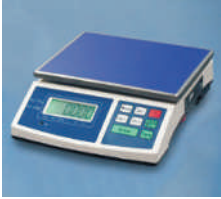

# Marine scale

## Other products

Counting scales

Load cells

Remote displays

Indicators

Pallet scales

Table scales

Floor scales

## Capacity 70 kg

0 - 10kg reading 0,01kg  
10 - 20kg reading 0,02kg  
20 - 50kg reading 0,05kg  
50 - 70kg reading 0,1kg

1000d

Weighing plate 348 x 415mm  
or  
500 x 600mm

Can be verified.

Gravity compensated.

Motion compensated.

Tilt compensated.

Stainless steel.

Made in Sweden.

IP 67.

*Also available in maximum capacity 30kg or 150kg*

*Power consumption:  
25mA at 230VAC.*

*Stainless steel EN 1.4301.*